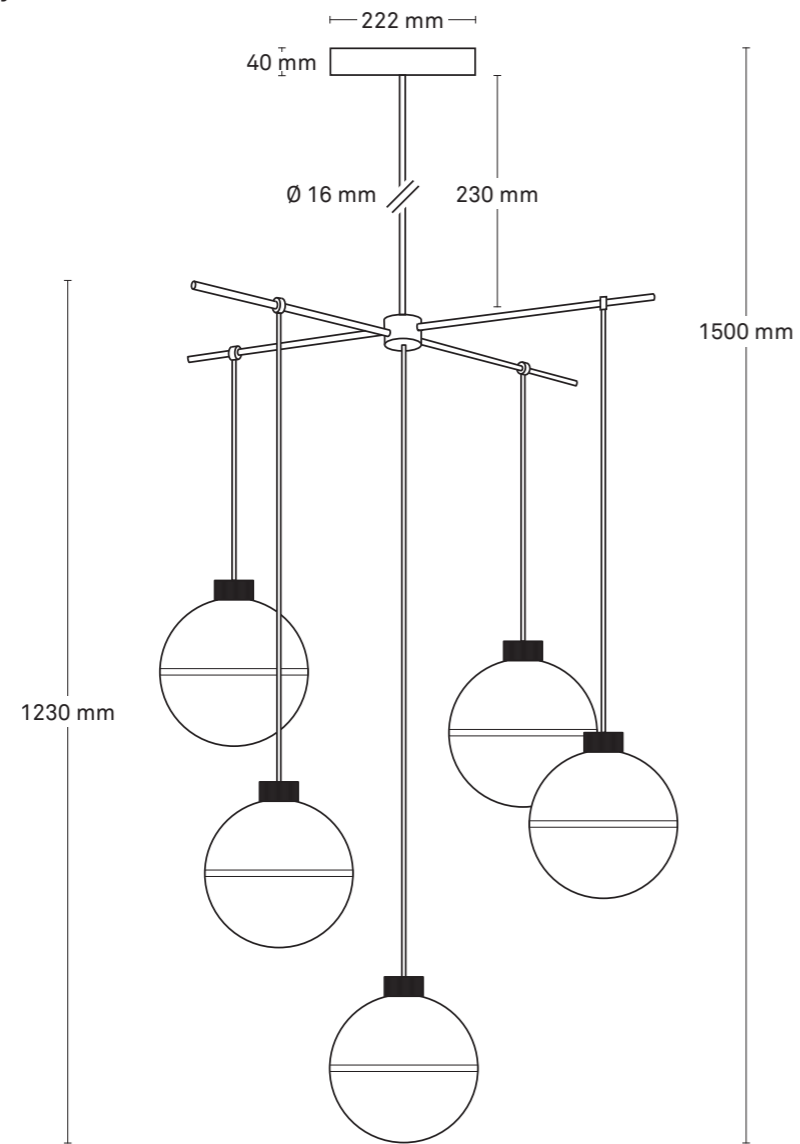

BARE QUINTET

Design Joanna Maury