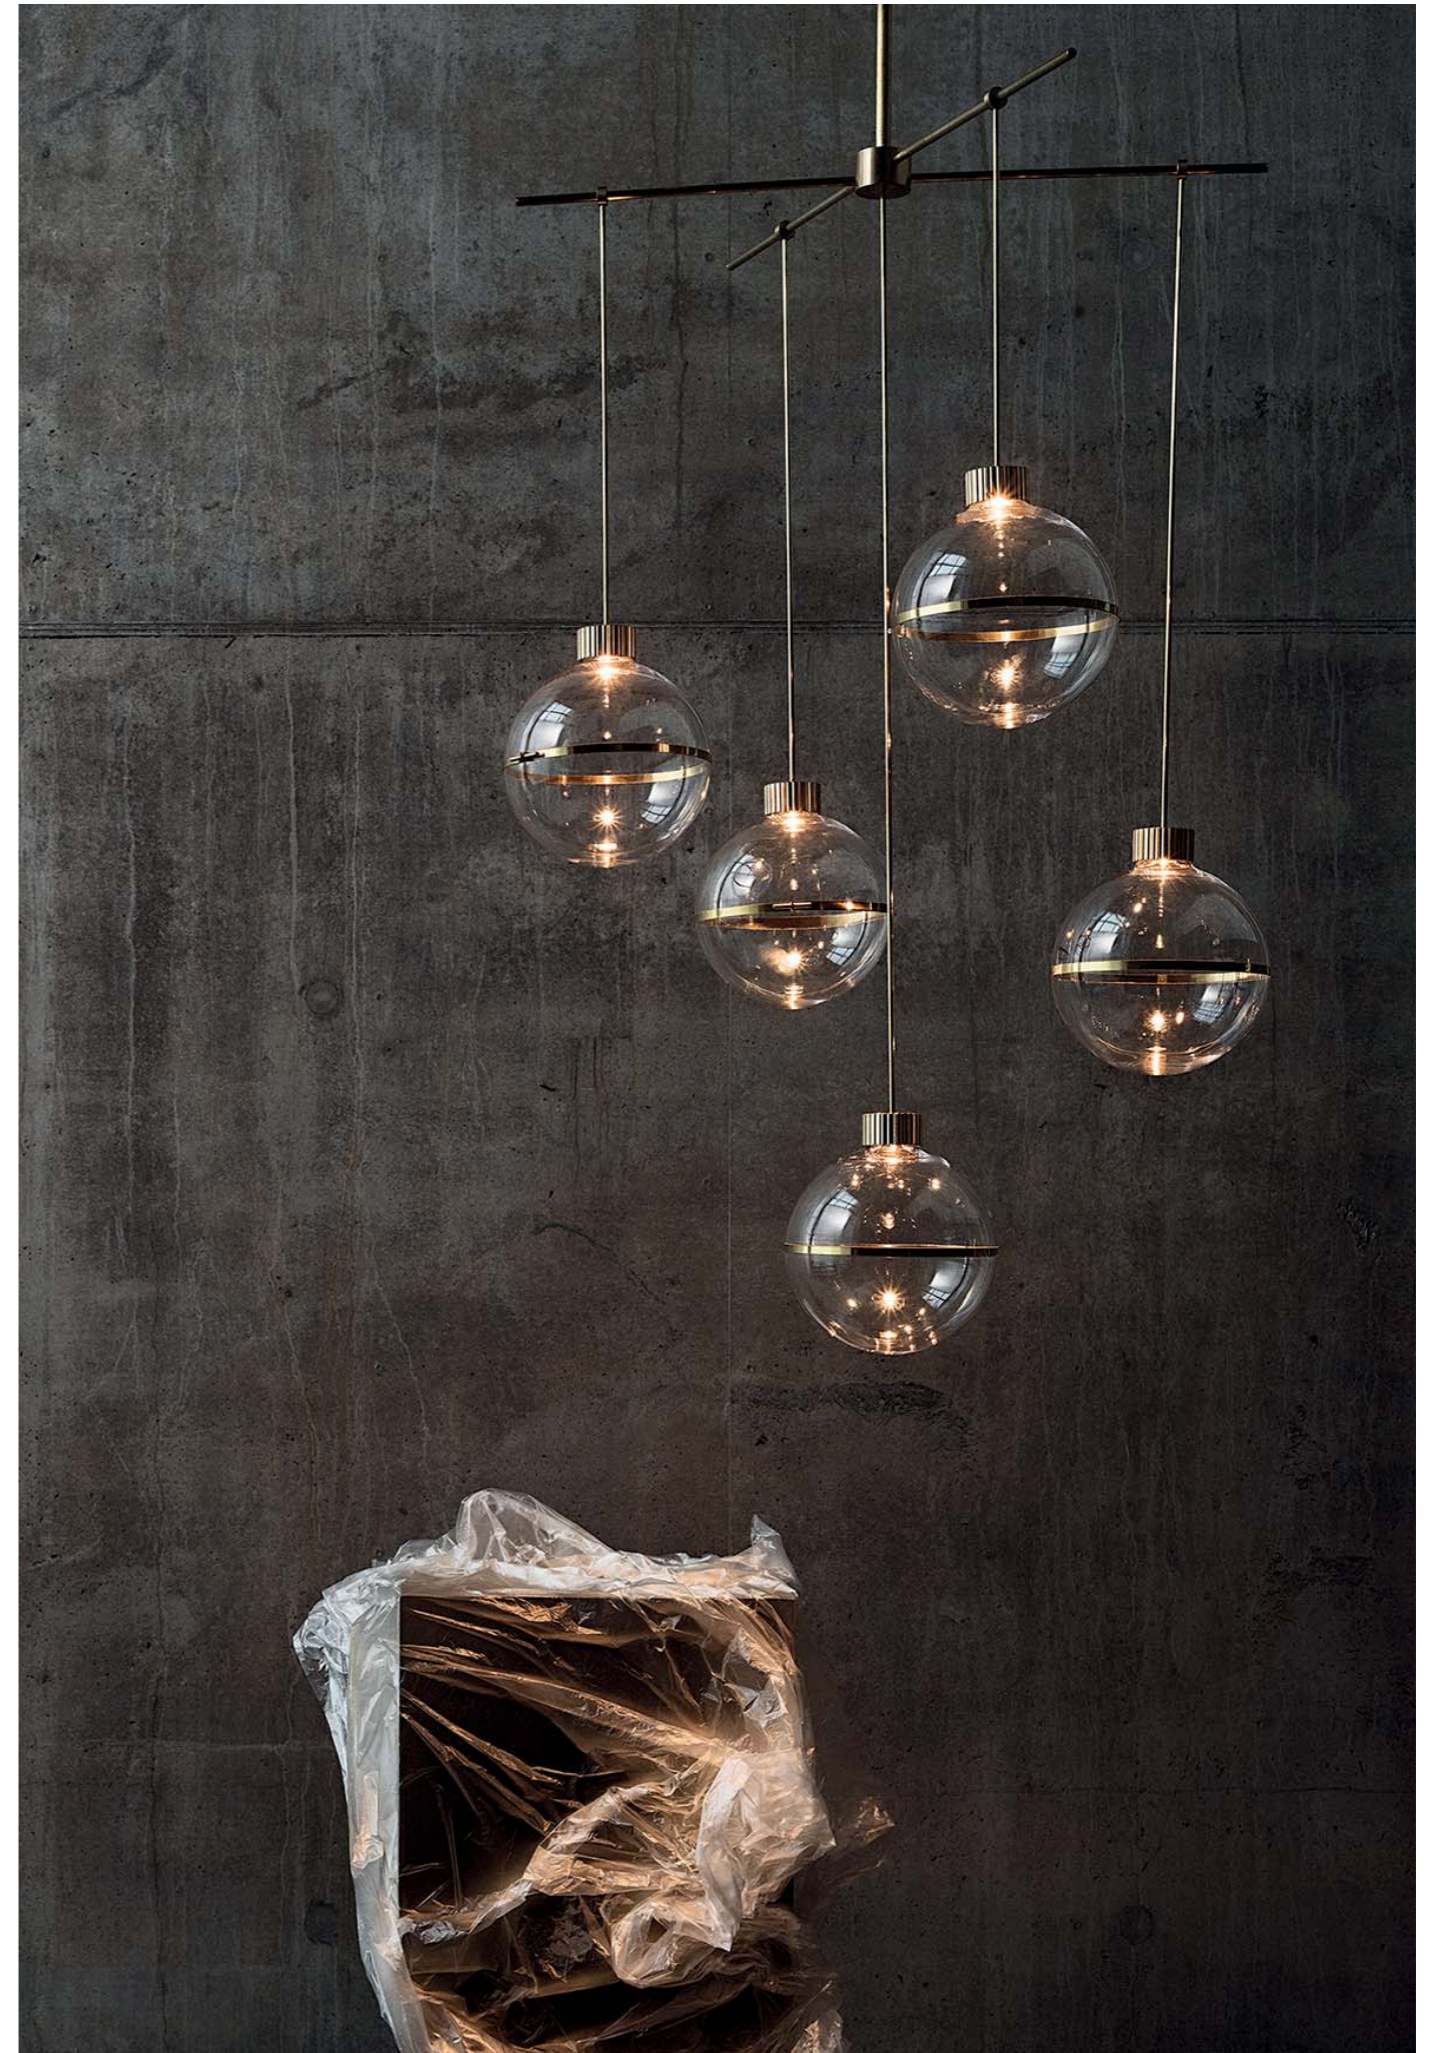

LED 30W	350mA	2700K 3000K 4000K	IP44	ON/OFF
BRASS	BLACK	CE		

OPTIONS: DALI / DMX / TRIAC / 1-10V / SW

	Product numbers
BARE QUINTET BRASS 2700K	1000 0826
3000K	1000 1538
4000K	1000 1539
BARE QUINTET BLACK 2700K	1000 1540
3000K	1000 1541
4000K	1000 1542