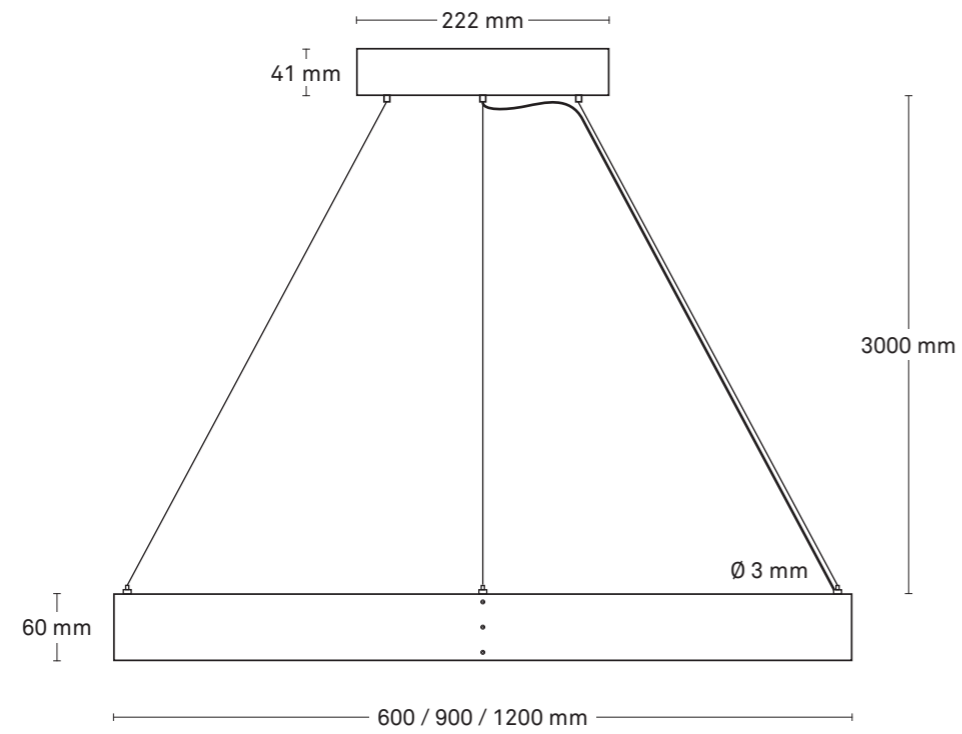

ELBOW
Design Timo Salli

LED 3W	200 lumen	350 mA	2700K 3000K 4000K	IP20	ON/OFF	
	CE					

OPTIONS: DALI / DMX / TRIAC / 1-10V / SW

Product numbers

2700K	1000 1871
3000K	1000 1872
4000K	1000 1873

BUBBLE

Design Saas Instruments