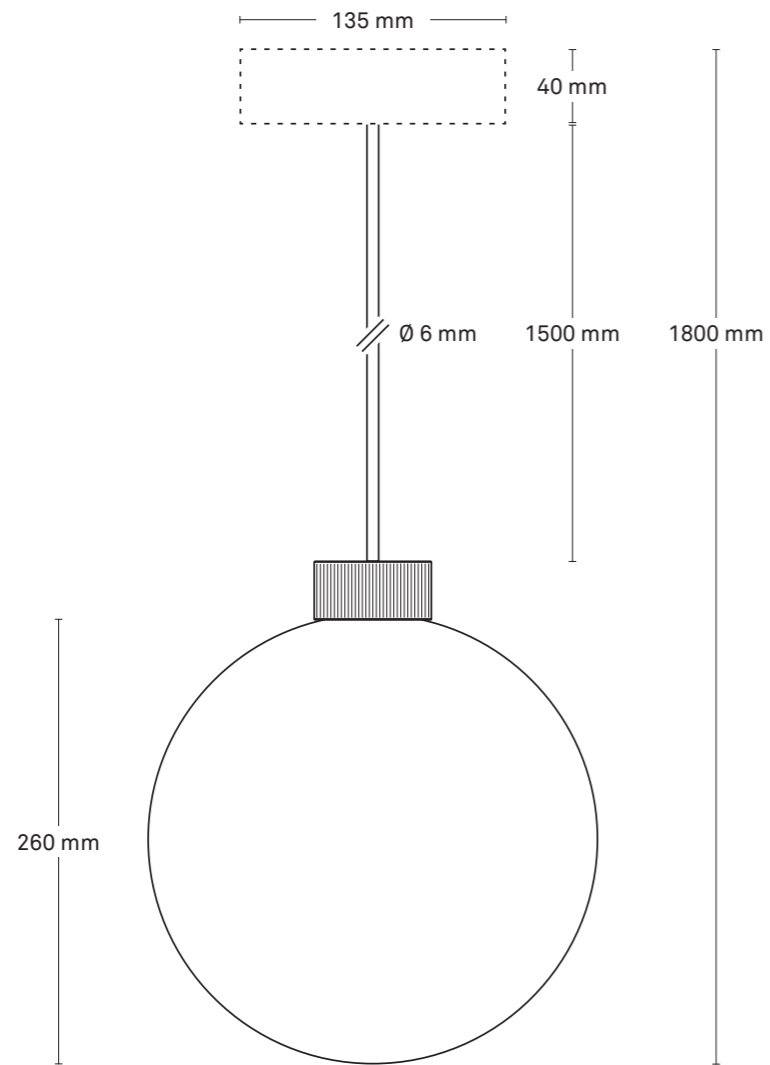

BARE SINGLE

Design Joanna Maury