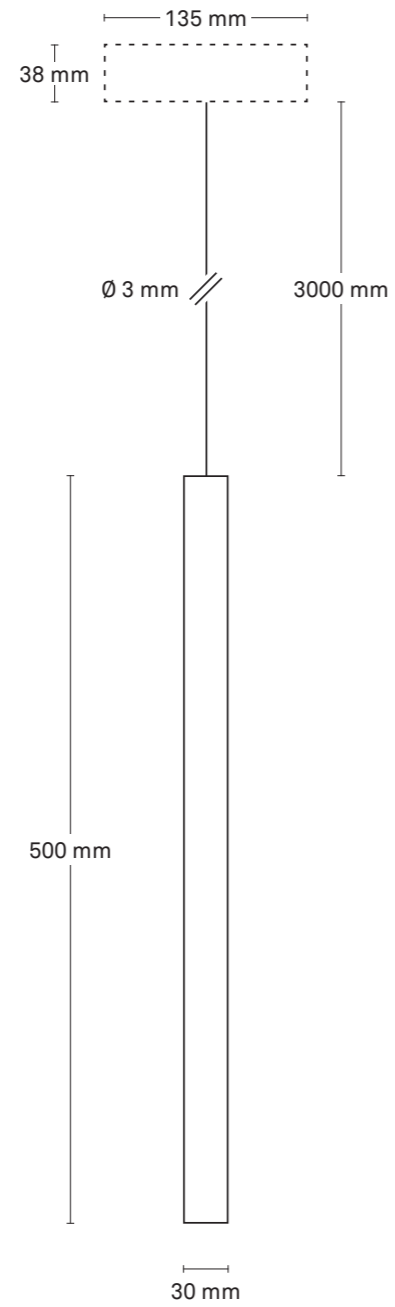

STICK

Design Saas Instruments