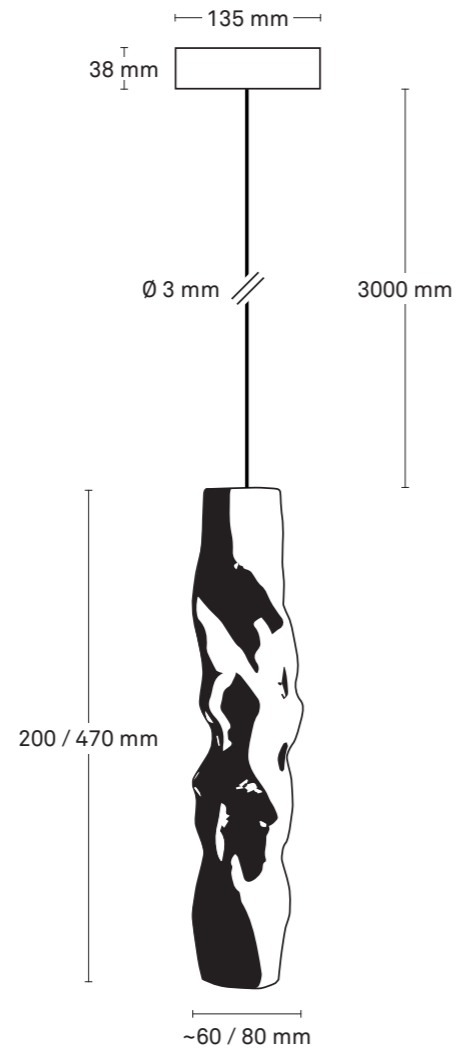

ROUTA

Design Martin Bergström