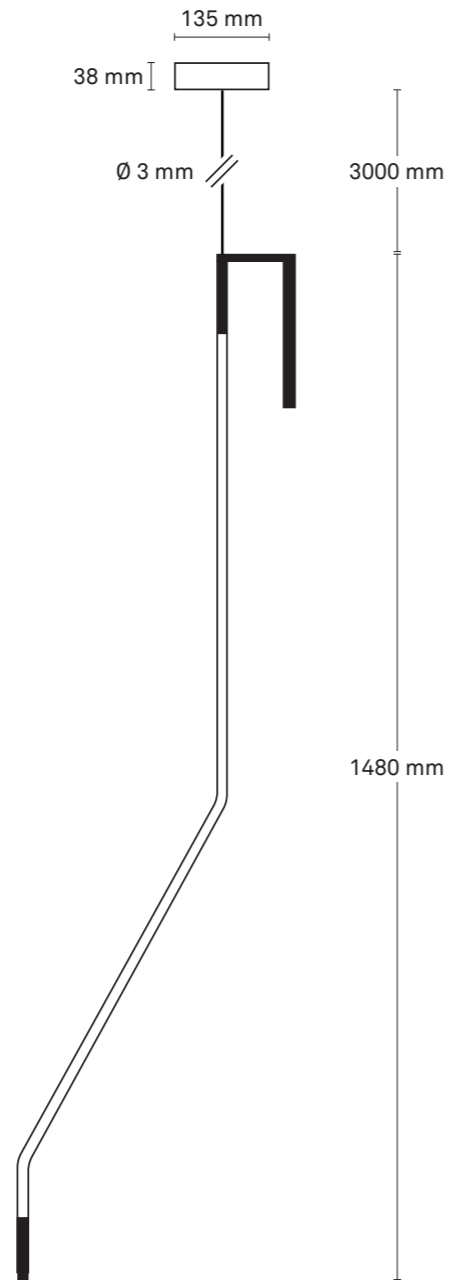

ELBOW
Design Timo Salli