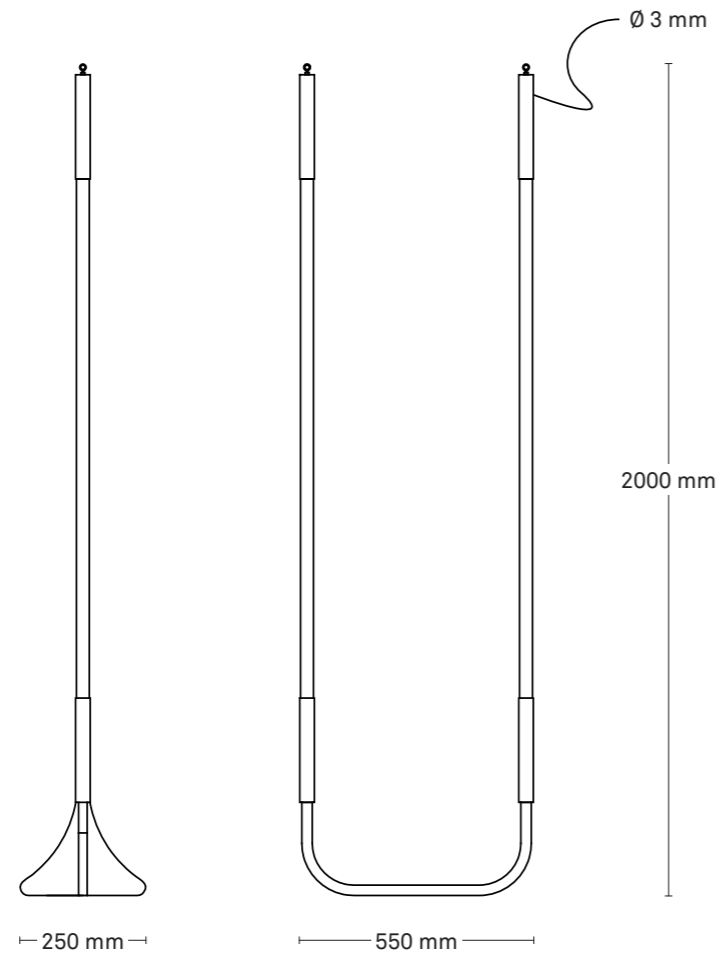

SENSE LIGHTSWING

Design Alexander Lervik