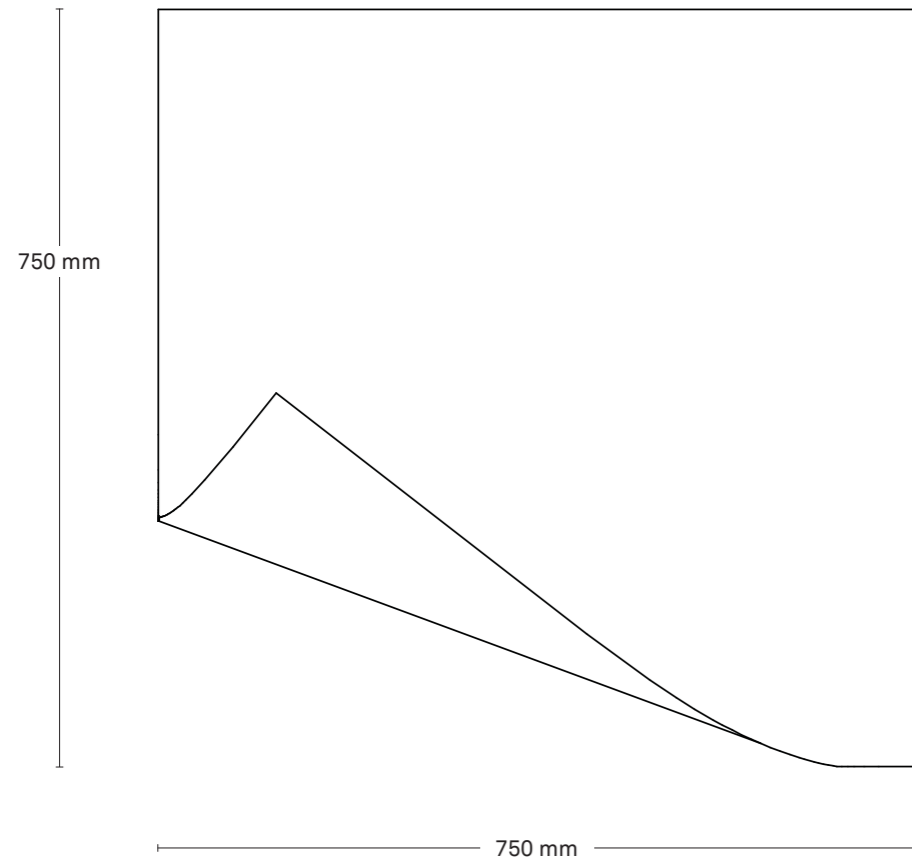

NO 512
Design Laura Tuorila