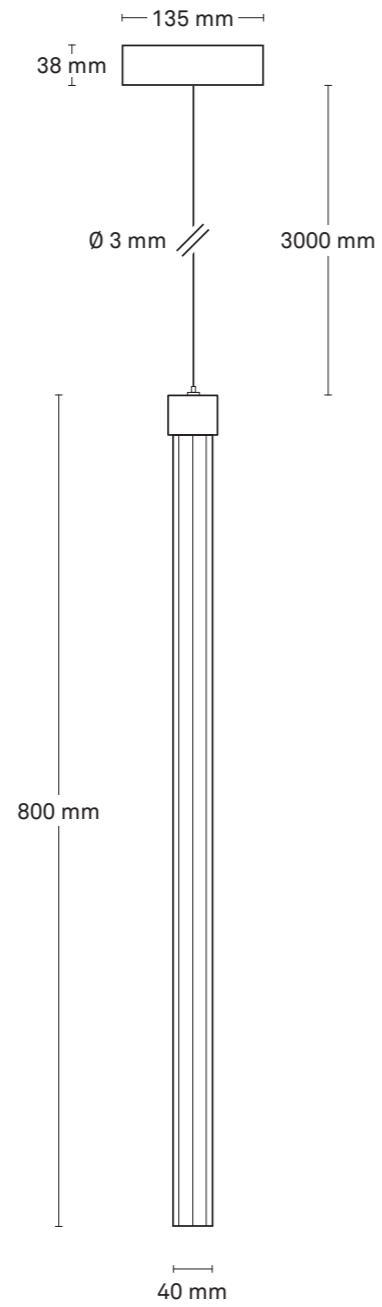

PIPELINE

Design Saas Instruments