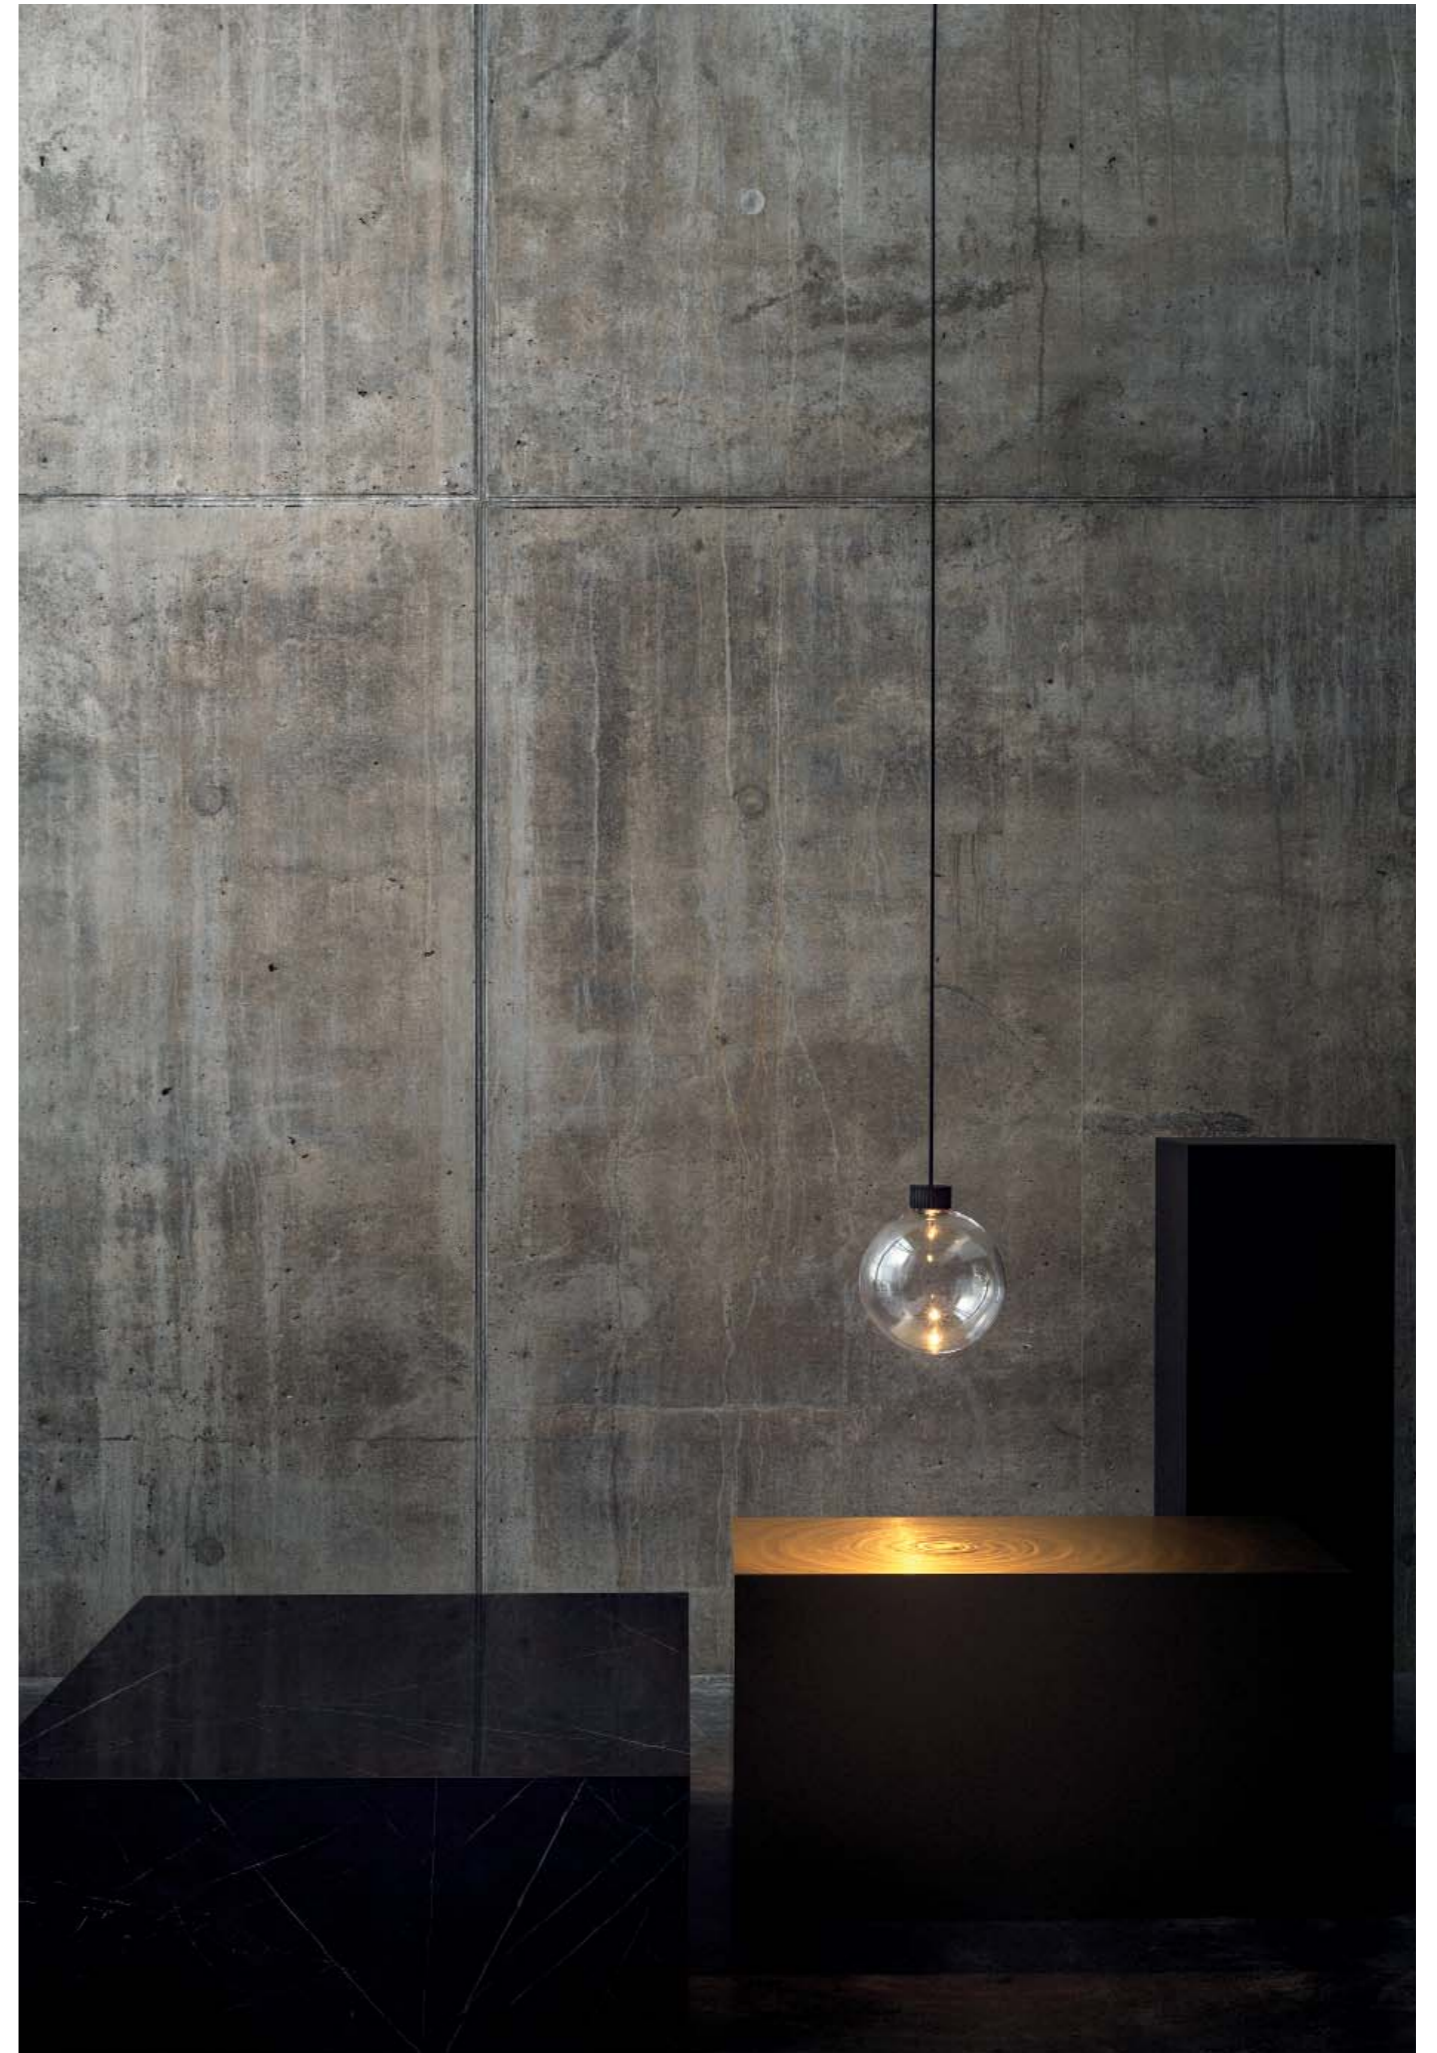

BARE SINGLE

Design Joanna Maury

LED 6W	350mA	2700K 3000K 4000K	IP44	ON/OFF
BRASS	BLACK	CE		

OPTIONS: DALI / DMX / TRIAC / 1-10V / SW

Product numbers	
BARE SINGLE BRASS 2700K	1000 0825
3000K	1000 1533
4000K	1000 1534
BARE SINGLE BLACK 2700K	1000 1535
3000K	1000 1536
4000K	1000 1537