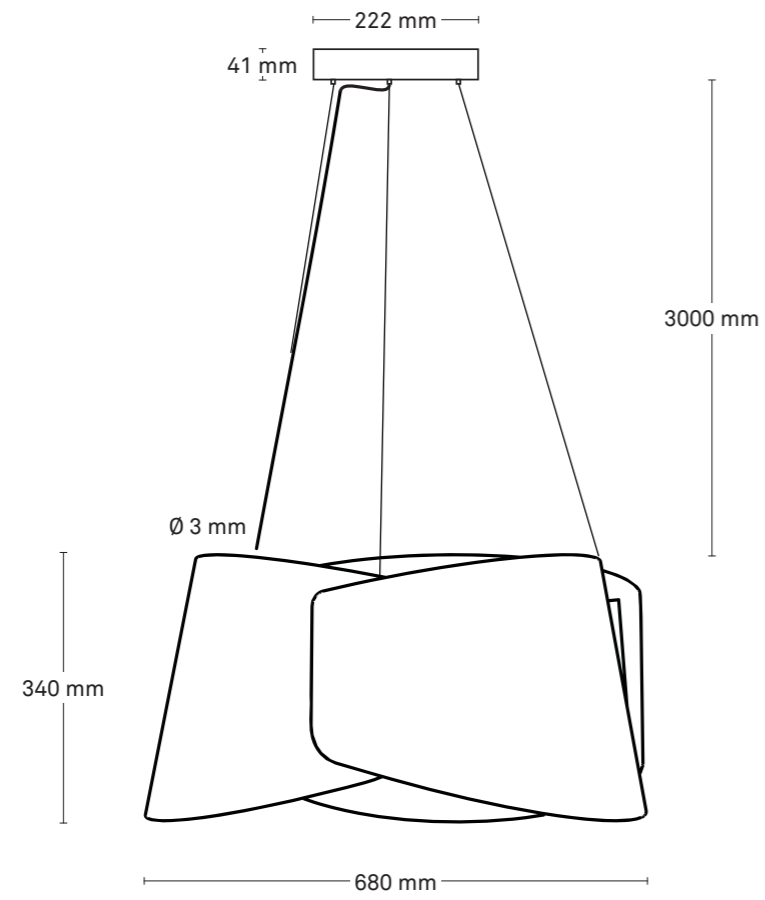

TREFOIL
Design Simo Serpola